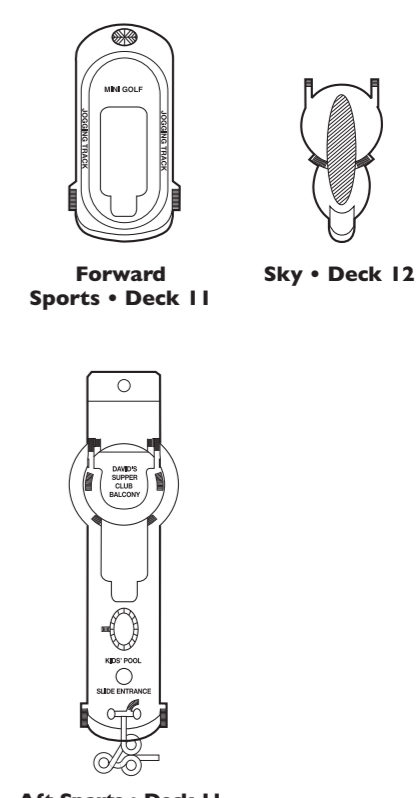

Gross Tonnage: 88,500 Length: 963 Feet Beam: 106 Feet Cruising Speed: 22 Knots  
 Guest Capacity: 2,124 (Double Occupancy) Total Staff: 920 Registry: Panama

- Accommodation Symbol Legend**
- 2 Uppers
  - 1 Upper
  - ★ Twin Bed/King and Single Convertible Sofa
  - Twin Bed/King, Single Convertible Sofa and Upper
  - ◁ Connecting Staterooms (Ideal for families and groups of friends)
- 7A** Balcony staterooms with obstructed views:  
 UPPER DECK: 5142 through and including 5191;  
 5224 through and including 5239; 5245.
- 8A** Balcony staterooms with obstructed views:  
 UPPER DECK: 5241, 5243.
- Suites with standard-size balconies: MAIN DECK: 4226, 4235.
- ◉ Extended balcony 50% larger than Standard balcony
- Staterooms are available that are modified for wheelchair users. Please contact Carnival Reservations Department, Guest Access Services, at 1-800-438-6744, ext. 70025, for details.
- Even-numbered Interior staterooms exit port side (left); odd-numbered Interior staterooms exit starboard (right).