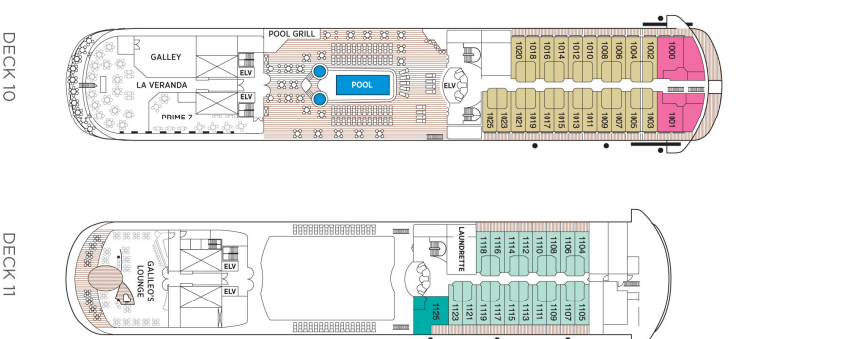

# Seven Seas Navigator Deck Plans

- MS MASTER SUITE
- GS GRAND SUITE
- NS NAVIGATOR SUITE
- A PENTHOUSE SUITE
- B PENTHOUSE SUITE
- C PENTHOUSE SUITE
- D CONERGE SUITE
- E DELUXE SUITE
- F DELUXE SUITE
- G WINDOW SUITE
- H WINDOW SUITE

Deck Plan effective May 30, 2012

**OVERALL LENGTH** 566 ft.  
**BEAM (WIDTH)** 87 ft.  
**DRAFT** 24 ft.  
**GUESTS** 490  
**OFFICERS** European  
**CREW** 345 European/  
 International

**GUEST DECKS** 8  
**GROSS TONNAGE** 28,550  
**CRUISING SPEED** 20 knots  
**SHIPS REGISTRY** Bermuda

- Three guest capacity suites
- ♿ Wheelchair accessible suites 832, 833, 928 and 929 have shower stall instead of bathtub
- Connecting suites