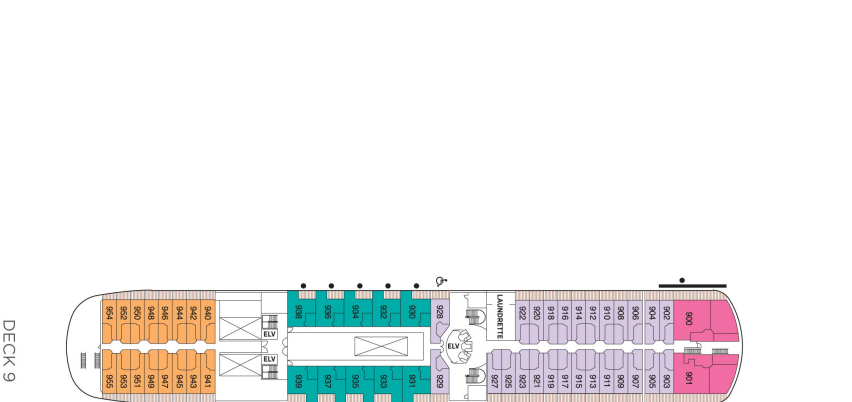

# Seven Seas Navigator Deck Plans

- MS MASTER SUITE
- GS GRAND SUITE
- NS NAVIGATOR SUITE
- A PENTHOUSE SUITE
- B PENTHOUSE SUITE
- C PENTHOUSE SUITE
- D CONERGE SUITE
- E DELUXE SUITE
- F DELUXE SUITE
- G WINDOW SUITE
- H WINDOW SUITE

Deck Plan effective May 30, 2012

**OVERALL LENGTH** 566 ft.  
**BEAM (WIDTH)** 87 ft.  
**DRAFT** 24 ft.  
**GUESTS** 490  
**OFFICERS** European  
**CREW** 345 European/  
 International

**GUEST DECKS** 8  
**GROSS TONNAGE** 28,550  
**CRUISING SPEED** 20 knots  
**SHIPS REGISTRY** Bermuda

- Three guest capacity suites
- ♿ Wheelchair accessible suites 832, 833, 928 and 929 have shower stall instead of bathtub
- Connecting suites