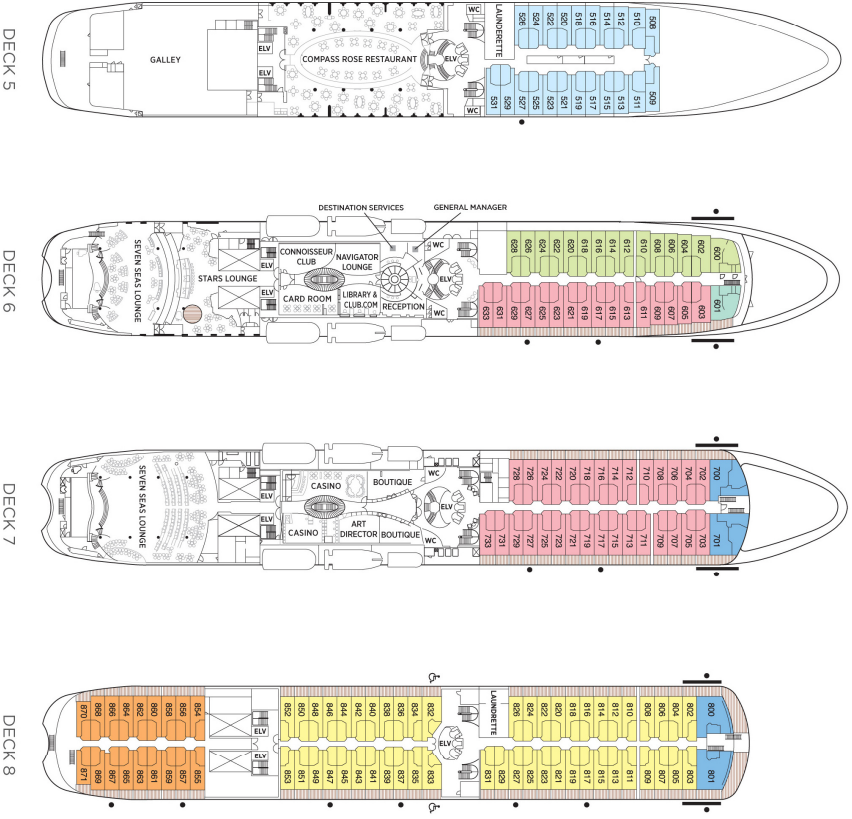

# Seven Seas Navigator Deck Plans

- MS MASTER SUITE
- GS GRAND SUITE
- NS NAVIGATOR SUITE
- A PENTHOUSE SUITE
- B PENTHOUSE SUITE
- C PENTHOUSE SUITE
- D CONERGE SUITE
- E DELUXE SUITE
- F DELUXE SUITE
- G WINDOW SUITE
- H WINDOW SUITE

Deck Plan effective May 30, 2012

**OVERALL LENGTH** 566 ft.  
**BEAM (WIDTH)** 87 ft.  
**DRAFT** 24 ft.  
**GUESTS** 490  
**OFFICERS** European  
**CREW** 345 European/  
 International

**GUEST DECKS** 8  
**GROSS TONNAGE** 28,550  
**CRUISING SPEED** 20 knots  
**SHIPS REGISTRY** Bermuda

- Three guest capacity suites
- ♿ Wheelchair accessible suites 832, 833, 928 and 929 have shower stall instead of bathtub
- Connecting suites