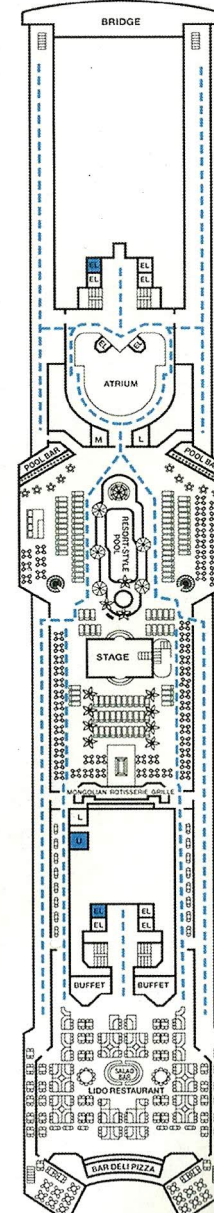

CARNIVAL PARADISE®

Length: 855 Feet Beam: 103 Feet Cruising Speed: 21 Knots
Occupancy: Total Staff: 920 Registry: The Bahamas and Panama

Riviera • Deck 4

Main • Deck 5

Upper • Deck 6

Empress • Deck 7

Atlantic • Deck 8

Promenade • Deck 9

Lido • Deck 10

Verandah • Deck 11

Accommodation Symbol Legend

- ★ 2 Twin Beds (convert to King) and Single Convertible Sofa
- 2 Twin Beds (convert to King) and 1 Upper
- ⋮ 2 Twin Beds (convert to King) and 2 Uppers
- † 2 Twin Beds (convert to King) and Double Convertible Sofa
- ◆ Stateroom with 2 Porthole Windows
- ◊ Connecting Staterooms (*ideal for families and groups of friends*) Not available on CARNIVAL ELATION or CARNIVAL PARADISE.
- U Unisex Wheelchair Accessible Restroom
- Accessible Routes
- Modified Staterooms, Restrooms, Elevators and other Accessible Areas
- Balcony staterooms only on CARNIVAL SENSATION and CARNIVAL ECSTASY.

Stateroom modified only on CARNIVAL ECSTASY and CARNIVAL SENSATION: U224.

Stateroom modified only on CARNIVAL ECSTASY: U237.

Stateroom modified only on CARNIVAL SENSATION: E61.

Staterooms NOT modified on CARNIVAL ECSTASY or CARNIVAL SENSATION only: U243, E259.

Suites with obstructed views: V21, V23, V25, V27, V30, V34, V38, V42.

Even-numbered Interior staterooms exit port side (left); odd-numbered Interior staterooms exit starboard (right).

Deck Plans

Deck plans and accessible features may vary slightly by ship. Please contact Guest Access Services for specific ship accessibility features. You may also visit carnival.com/GuestAccessServices for additional information.