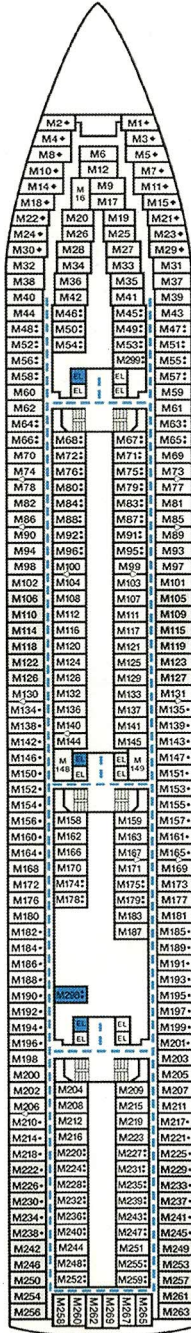

CARNIVAL PARADISE®

Length: 855 Feet Beam: 103 Feet Cruising Speed: 21 Knots
Occupancy: Total Staff: 920 Registry: The Bahamas and Panama

Riviera • Deck 4

Main • Deck 5

Upper • Deck 6

Empress • Deck 7

Atlantic • Deck 8

Promenade • Deck 9

Lido • Deck 10

Verandah • Deck 11

Accommodation Symbol Legend

- ★ 2 Twin Beds (convert to King) and Single Convertible Sofa
- 2 Twin Beds (convert to King) and 1 Upper
- ⋮ 2 Twin Beds (convert to King) and 2 Uppers
- † 2 Twin Beds (convert to King) and Double Convertible Sofa
- ◆ Stateroom with 2 Porthole Windows
- ◊ Connecting Staterooms (*ideal for families and groups of friends*) Not available on CARNIVAL ELATION or CARNIVAL PARADISE.
- U Unisex Wheelchair Accessible Restroom
- Accessible Routes
- Modified Staterooms, Restrooms, Elevators and other Accessible Areas
- Balcony staterooms only on CARNIVAL SENSATION and CARNIVAL ECSTASY.

Stateroom modified only on CARNIVAL ECSTASY and CARNIVAL SENSATION: U224.

Stateroom modified only on CARNIVAL ECSTASY: U237.

Stateroom modified only on CARNIVAL SENSATION: E61.

Staterooms NOT modified on CARNIVAL ECSTASY or CARNIVAL SENSATION only: U243, E259.

Suites with obstructed views: V21, V23, V25, V27, V30, V34, V38, V42.

Even-numbered Interior staterooms exit port side (left); odd-numbered Interior staterooms exit starboard (right).

Deck Plans

Deck plans and accessible features may vary slightly by ship. Please contact Guest Access Services for specific ship accessibility features. You may also visit carnival.com/GuestAccessServices for additional information.