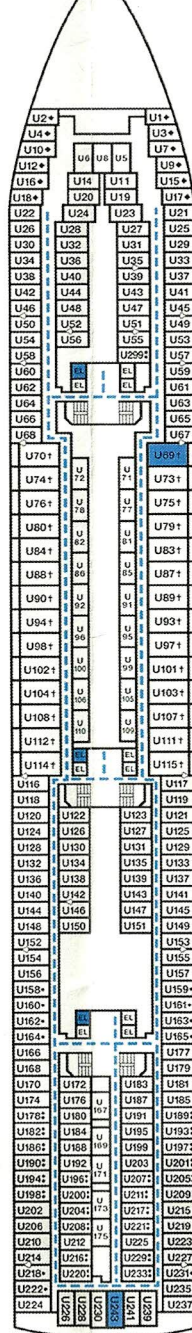

CARNIVAL PARADISE®

Length: 855 Feet Beam: 103 Feet Cruising Speed: 21 Knots
Occupancy: Total Staff: 920 Registry: The Bahamas and Panama

Riviera • Deck 4

Main • Deck 5

Upper • Deck 6

Empress • Deck 7

Atlantic • Deck 8

Promenade • Deck 9

Lido • Deck 10

Verandah • Deck 11

Accommodation Symbol Legend

- ★ 2 Twin Beds (convert to King) and Single Convertible Sofa
- 2 Twin Beds (convert to King) and 1 Upper
- ⋮ 2 Twin Beds (convert to King) and 2 Uppers
- † 2 Twin Beds (convert to King) and Double Convertible Sofa
- ◆ Stateroom with 2 Porthole Windows
- ◊ Connecting Staterooms (*ideal for families and groups of friends*) Not available on CARNIVAL ELATION or CARNIVAL PARADISE.
- U Unisex Wheelchair Accessible Restroom
- Accessible Routes
- Modified Staterooms, Restrooms, Elevators and other Accessible Areas
- Balcony staterooms only on CARNIVAL SENSATION and CARNIVAL ECSTASY.

Stateroom modified only on CARNIVAL ECSTASY and CARNIVAL SENSATION: U224.

Stateroom modified only on CARNIVAL ECSTASY: U237.

Stateroom modified only on CARNIVAL SENSATION: E61.

Staterooms NOT modified on CARNIVAL ECSTASY or CARNIVAL SENSATION only: U243, E259.

Suites with obstructed views: V21, V23, V25, V27, V30, V34, V38, V42.

Even-numbered Interior staterooms exit port side (left); odd-numbered Interior staterooms exit starboard (right).

Deck Plans

Deck plans and accessible features may vary slightly by ship. Please contact Guest Access Services for specific ship accessibility features. You may also visit carnival.com/GuestAccessServices for additional information.