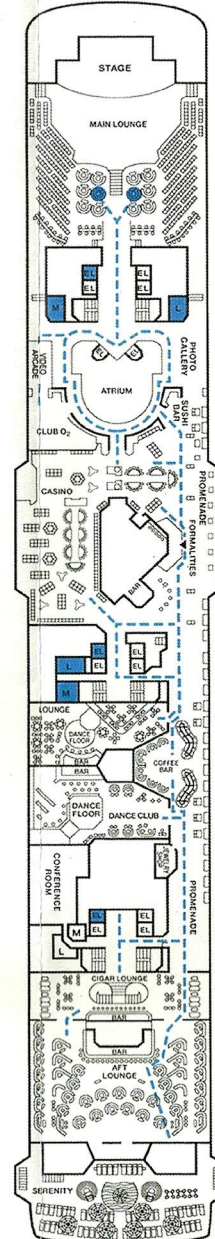

CARNIVAL PARADISE®

Length: 855 Feet Beam: 103 Feet Cruising Speed: 21 Knots
Occupancy: Total Staff: 920 Registry: The Bahamas and Panama

Riviera • Deck 4

Main • Deck 5

Upper • Deck 6

Empress • Deck 7

Atlantic • Deck 8

Promenade • Deck 9

Lido • Deck 10

Verandah • Deck 11

Accommodation Symbol Legend

- ★ 2 Twin Beds (convert to King) and Single Convertible Sofa
- 2 Twin Beds (convert to King) and 1 Upper
- ⋮ 2 Twin Beds (convert to King) and 2 Uppers
- † 2 Twin Beds (convert to King) and Double Convertible Sofa
- ◆ Stateroom with 2 Porthole Windows
- ◊ Connecting Staterooms (*ideal for families and groups of friends*) Not available on CARNIVAL ELATION or CARNIVAL PARADISE.
- U Unisex Wheelchair Accessible Restroom
- Accessible Routes
- Modified Staterooms, Restrooms, Elevators and other Accessible Areas
- Balcony staterooms only on CARNIVAL SENSATION and CARNIVAL ECSTASY.

Stateroom modified only on CARNIVAL ECSTASY and CARNIVAL SENSATION: U224.

Stateroom modified only on CARNIVAL ECSTASY: U237.

Stateroom modified only on CARNIVAL SENSATION: E61.

Staterooms NOT modified on CARNIVAL ECSTASY or CARNIVAL SENSATION only: U243, E259.

Suites with obstructed views: V21, V23, V25, V27, V30, V34, V38, V42.

Even-numbered Interior staterooms exit port side (left); odd-numbered Interior staterooms exit starboard (right).

Deck Plans

Deck plans and accessible features may vary slightly by ship. Please contact Guest Access Services for specific ship accessibility features. You may also visit carnival.com/GuestAccessServices for additional information.