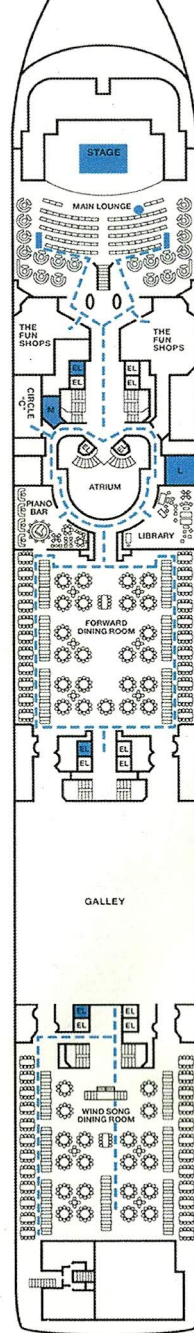

CARNIVAL PARADISE®

Length: 855 Feet Beam: 103 Feet Cruising Speed: 21 Knots
Occupancy: Total Staff: 920 Registry: The Bahamas and Panama

Riviera • Deck 4

Main • Deck 5

Upper • Deck 6

Empress • Deck 7

Atlantic • Deck 8

Promenade • Deck 9

Lido • Deck 10

Verandah • Deck 11

Accommodation Symbol Legend

- ★ 2 Twin Beds (convert to King) and Single Convertible Sofa
- 2 Twin Beds (convert to King) and 1 Upper
- ⋮ 2 Twin Beds (convert to King) and 2 Uppers
- † 2 Twin Beds (convert to King) and Double Convertible Sofa
- ◆ Stateroom with 2 Porthole Windows
- ◊ Connecting Staterooms (*ideal for families and groups of friends*) Not available on CARNIVAL ELATION or CARNIVAL PARADISE.
- U Unisex Wheelchair Accessible Restroom
- Accessible Routes
- Modified Staterooms, Restrooms, Elevators and other Accessible Areas
- Balcony staterooms only on CARNIVAL SENSATION and CARNIVAL ECSTASY.

Stateroom modified only on CARNIVAL ECSTASY and CARNIVAL SENSATION: U224.

Stateroom modified only on CARNIVAL ECSTASY: U237.

Stateroom modified only on CARNIVAL SENSATION: E61.

Staterooms NOT modified on CARNIVAL ECSTASY or CARNIVAL SENSATION only: U243, E259.

Suites with obstructed views: V21, V23, V25, V27, V30, V34, V38, V42.

Even-numbered Interior staterooms exit port side (left); odd-numbered Interior staterooms exit starboard (right).

Deck Plans

Deck plans and accessible features may vary slightly by ship. Please contact Guest Access Services for specific ship accessibility features. You may also visit carnival.com/GuestAccessServices for additional information.