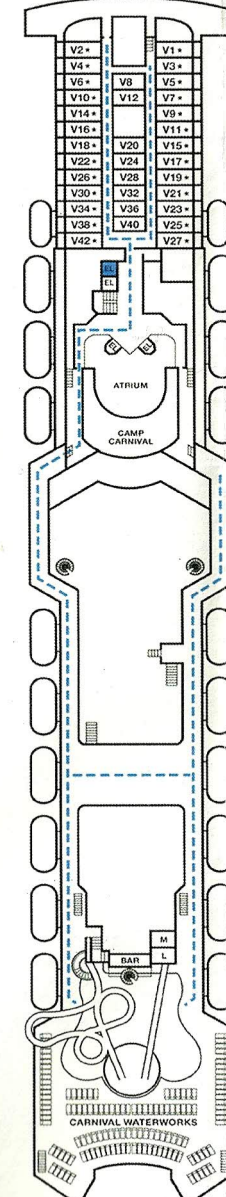

CARNIVAL PARADISE®

Length: 855 Feet Beam: 103 Feet Cruising Speed: 21 Knots
Occupancy: Total Staff: 920 Registry: The Bahamas and Panama

Riviera • Deck 4

Main • Deck 5

Upper • Deck 6

Empress • Deck 7

Atlantic • Deck 8

Promenade • Deck 9

Lido • Deck 10

Verandah • Deck 11

Accommodation Symbol Legend

- ★ 2 Twin Beds (convert to King) and Single Convertible Sofa
- 2 Twin Beds (convert to King) and 1 Upper
- ⋮ 2 Twin Beds (convert to King) and 2 Uppers
- † 2 Twin Beds (convert to King) and Double Convertible Sofa
- ◆ Stateroom with 2 Porthole Windows
- ◊ Connecting Staterooms (*ideal for families and groups of friends*) Not available on CARNIVAL ELATION or CARNIVAL PARADISE.
- U Unisex Wheelchair Accessible Restroom
- Accessible Routes
- Modified Staterooms, Restrooms, Elevators and other Accessible Areas
- Balcony staterooms only on CARNIVAL SENSATION and CARNIVAL ECSTASY.

Stateroom modified only on CARNIVAL ECSTASY and CARNIVAL SENSATION: U224.

Stateroom modified only on CARNIVAL ECSTASY: U237.

Stateroom modified only on CARNIVAL SENSATION: E61.

Staterooms NOT modified on CARNIVAL ECSTASY or CARNIVAL SENSATION only: U243, E259.

Suites with obstructed views: V21, V23, V25, V27, V30, V34, V38, V42.

Even-numbered Interior staterooms exit port side (left); odd-numbered Interior staterooms exit starboard (right).

Deck Plans

Deck plans and accessible features may vary slightly by ship. Please contact Guest Access Services for specific ship accessibility features. You may also visit carnival.com/GuestAccessServices for additional information.