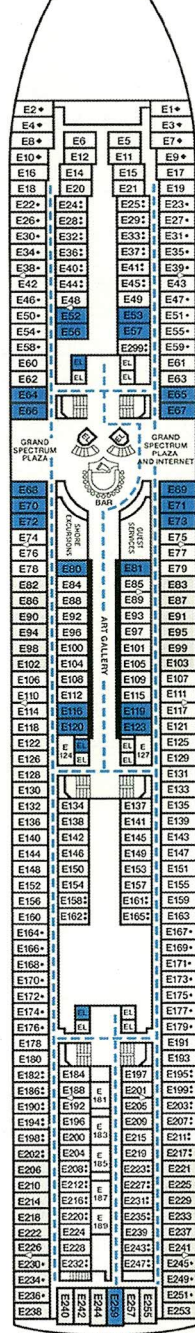

CARNIVAL PARADISE®

Length: 855 Feet Beam: 103 Feet Cruising Speed: 21 Knots
Occupancy: Total Staff: 920 Registry: The Bahamas and Panama

Riviera • Deck 4

Main • Deck 5

Upper • Deck 6

Empress • Deck 7

Atlantic • Deck 8

Promenade • Deck 9

Lido • Deck 10

Verandah • Deck 11

Accommodation Symbol Legend

- ★ 2 Twin Beds (convert to King) and Single Convertible Sofa
- 2 Twin Beds (convert to King) and 1 Upper
- ⋮ 2 Twin Beds (convert to King) and 2 Uppers
- † 2 Twin Beds (convert to King) and Double Convertible Sofa
- ◆ Stateroom with 2 Porthole Windows
- ◊ Connecting Staterooms (*ideal for families and groups of friends*) Not available on CARNIVAL ELATION or CARNIVAL PARADISE.
- U Unisex Wheelchair Accessible Restroom
- Accessible Routes
- Modified Staterooms, Restrooms, Elevators and other Accessible Areas
- Balcony staterooms only on CARNIVAL SENSATION and CARNIVAL ECSTASY.

Stateroom modified only on CARNIVAL ECSTASY and CARNIVAL SENSATION: U224.

Stateroom modified only on CARNIVAL ECSTASY: U237.

Stateroom modified only on CARNIVAL SENSATION: E61.

Staterooms NOT modified on CARNIVAL ECSTASY or CARNIVAL SENSATION only: U243, E259.

Suites with obstructed views: V21, V23, V25, V27, V30, V34, V38, V42.

Even-numbered Interior staterooms exit port side (left); odd-numbered Interior staterooms exit starboard (right).

Deck Plans

Deck plans and accessible features may vary slightly by ship. Please contact Guest Access Services for specific ship accessibility features. You may also visit carnival.com/GuestAccessServices for additional information.