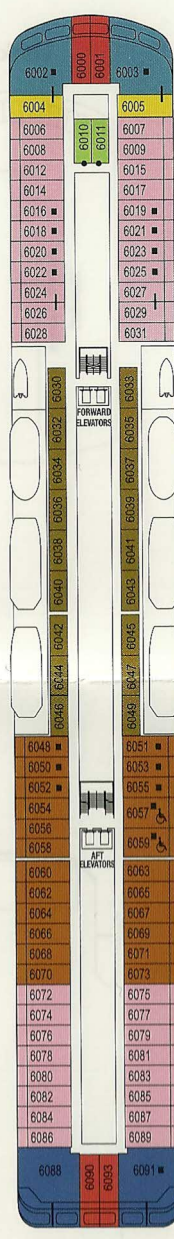

Deck 3

Deck 4

Deck 5

Deck 6

Deck 7

Deck 8

Deck 9

Deck plans are not drawn to scale. Deck numbers reflect guest levels only.

■ Convertible Sofa Bed

▲▲ Two Upper Berths

— Connecting Staterooms

✕ Smoking Area

▲ One Upper Berth

● Interior Stateroom Door Location

♿ Restrooms

♿ Wheelchair-Accessible Stateroom

AZAMARA
CLUB CRUISES™

You'll love where we take you™