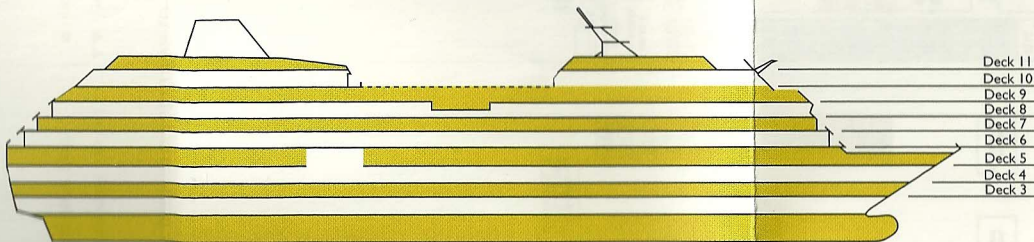

Deck 10

Deck 11

# AZAMARA JOURNEY® DECK AND FLOOR PLANS

©2010 Azamara Club Cruises.™ Ship's Registry: Malta.

**AZAMARA**  
CLUB CRUISES<sup>SM</sup>

*You'll love where we take you<sup>SM</sup>*

## SHIP SPECIFICATIONS

Occupancy:	694 (Double Occupancy)
Net Tonnage:	30,277
Length:	592 feet (180 meters)
Beam:	84 feet (25 meters)
Guest Decks:	Nine
Cruising Speed:	18.5 knots
Electric Current:	110/220 AC
Refurbished:	2007
Officers and Crew:	International
Ship's Registry:	Malta