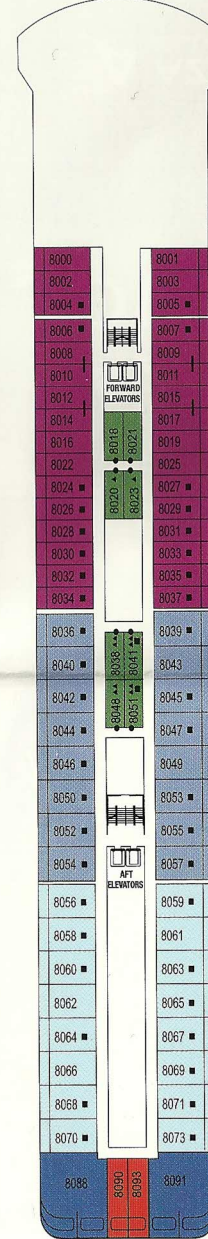

Deck 3

Deck 4

Deck 5

Deck 6

Deck 7

Deck 8

Deck 9

Deck plans are not drawn to scale. Deck numbers reflect guest levels only.

■ Convertible Sofa Bed

▲▲ Two Upper Berths

— Connecting Staterooms

✕ Smoking Area

▲ One Upper Berth

● Interior Stateroom Door Location

♿ Restrooms

♿ Wheelchair-Accessible Stateroom

AZAMARA
CLUB CRUISES™

You'll love where we take you™