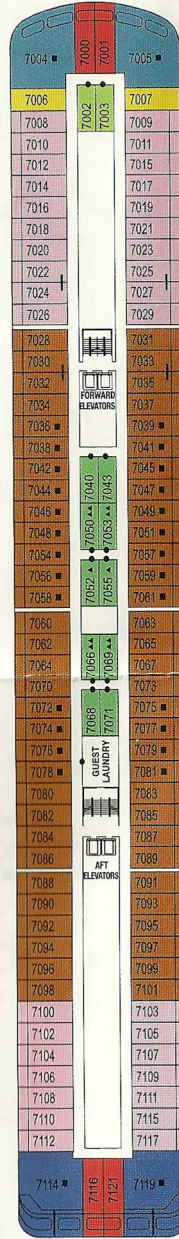

Deck 3

Deck 4

Deck 5

Deck 6

Deck 7

Deck 8

Deck 9

Deck plans are not drawn to scale. Deck numbers reflect guest levels only.

■ Convertible Sofa Bed

▲▲ Two Upper Berths

— Connecting Staterooms

✕ Smoking Area

▲ One Upper Berth

● Interior Stateroom Door Location

♿ Restrooms

♿ Wheelchair-Accessible Stateroom

AZAMARA
CLUB CRUISES™

You'll love where we take you™